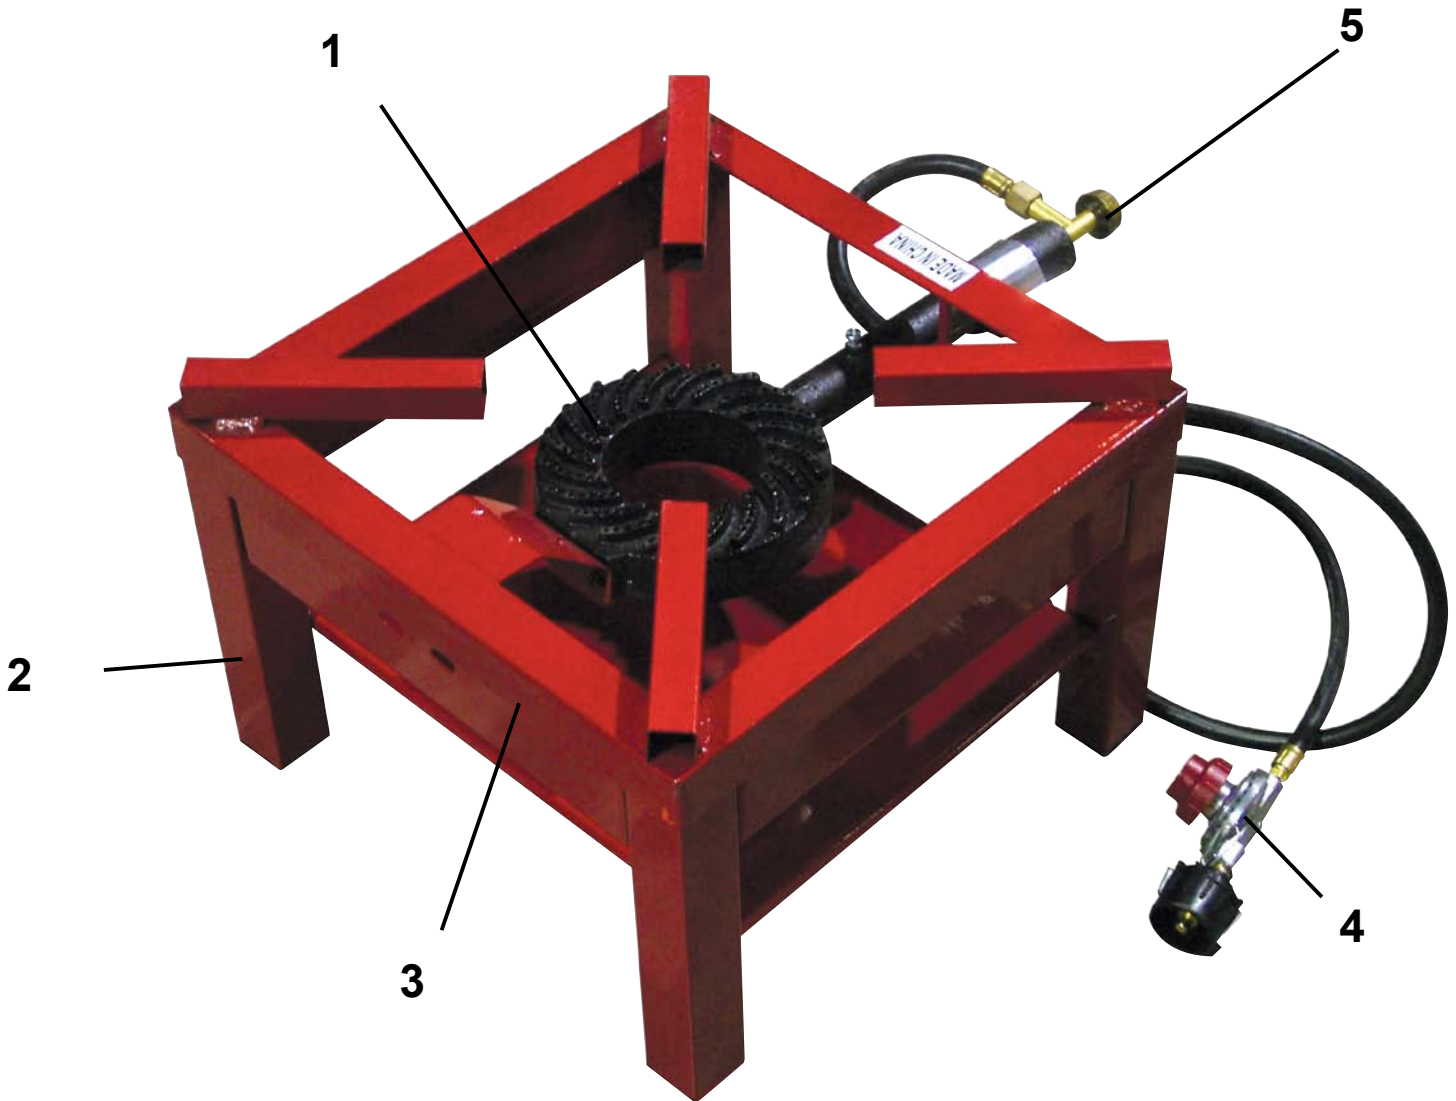

Parts Breakdown

Model **CE-CN-0060** 23633

| Item No. | Description | Position | Item No. | Description | Position | Item No. | Description | Position |
|----------|------------------------|----------|----------|----------------------------------|----------|----------|---|----------|
| 30453 | Black Burner for 23633 | 1 | 41170 | Frame for 23633 | 3 | 24078 | Propane Hose and Regulator Kit Assembly for 23633 | 4 |
| 27937 | Foot for 23633 | 2 | 37489 | Flame Regulator Jacket for 23633 | 4-A | 27861 | Valve for 23633 | 5 |